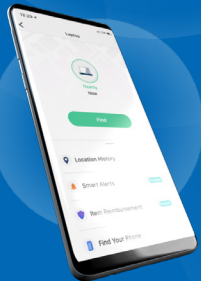

# Find your lost things, including your laptop

## What is Tile?

Tile's free app and Bluetooth® devices help you find your lost things

1. Attach Tile to your things

2. Use your phone/laptop to find them

Use your laptop to find your phone.  
Use your phone to find your laptop.

## How does Tile work?

Find your Tiled item nearby  
*\*up to 400 ft Bluetooth® range*

Find your Tiled item far away  
See its most recent location or enlist anonymous help from the Tile Network

Discover more at: [intel.com/wireless](https://intel.com/wireless)